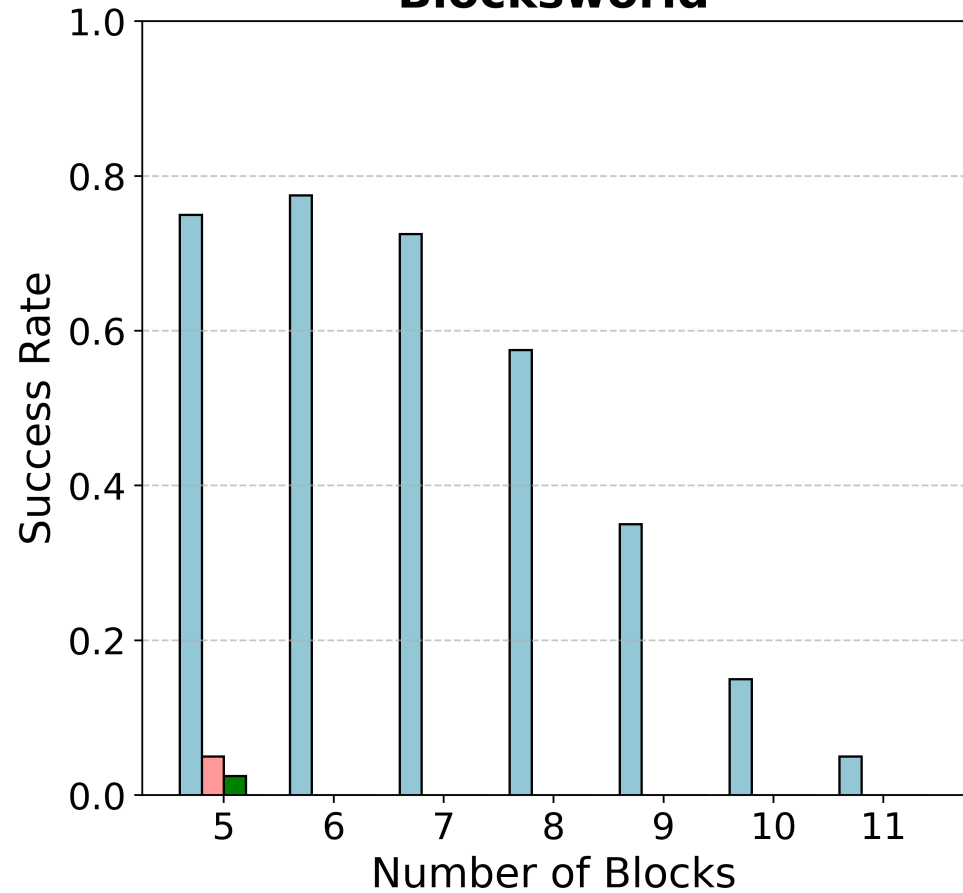

**Blocksworld****BoxLift****Gridworld**

Legend:

- Code-as-Symbolic-Planner (light blue)
- Only Question (pink)
- All Code (green)
- Code Interpreter (orange)