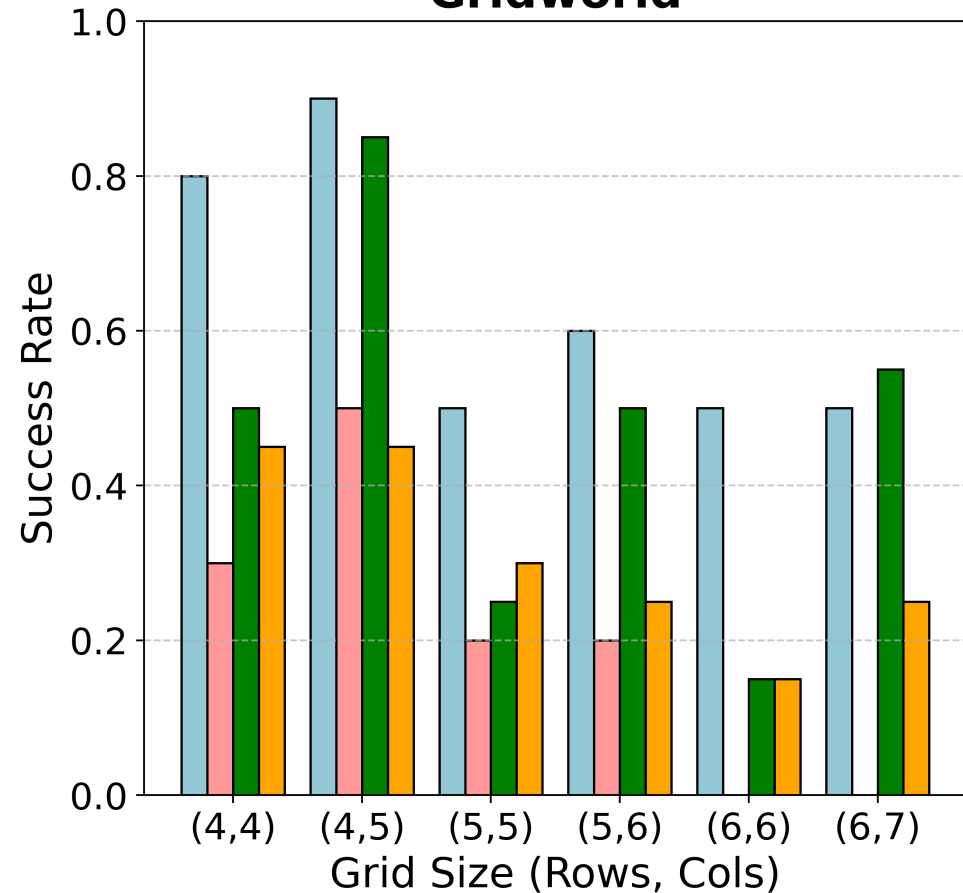

**Blocksworld****BoxLift****Gridworld**

Legend:

- Code-as-Symbolic-Planner (light blue)
- Only Question (pink)
- All Code (green)
- Code Interpreter (orange)