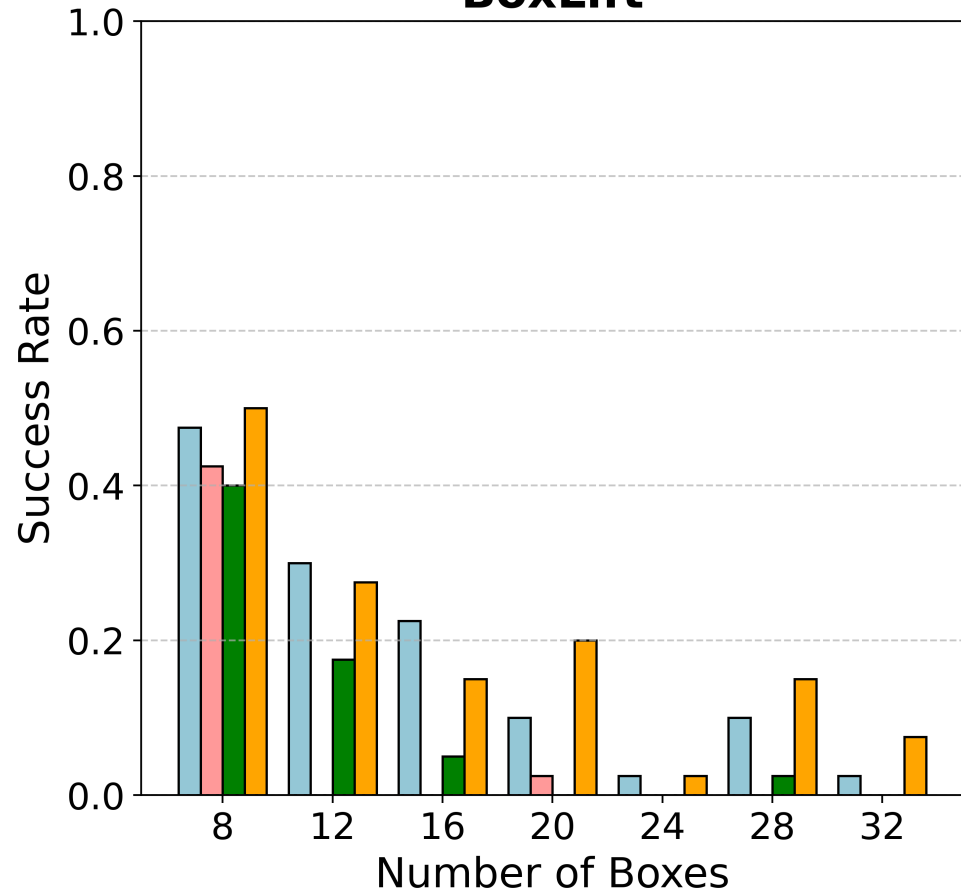

**Blocksworld****BoxLift****Gridworld**

Legend:

- Code-as-Symbolic-Planner (light blue)
- Only Question (pink)
- All Code (green)
- Code Interpreter (orange)